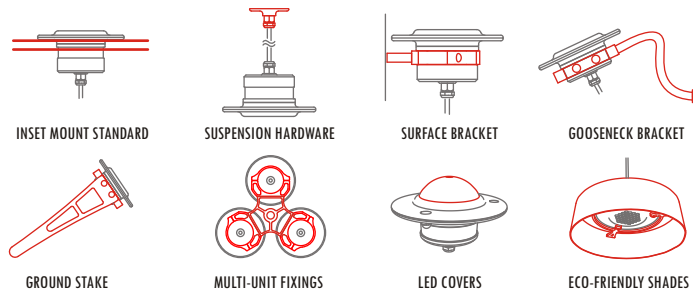

UFO 36.

Unique, engineered lighting :

Versatile, LED based indoor or outdoor light units incorporating the Lumin 36 LED single colour light drive.

LUMIN UFO 36 FEATURES :

- * Versatile range of mounting hardware enables multiple configurations.
- * 'Warm' white, 'cool' white, red, green & blue output 36 LED cluster options.
- * On/off and dimming control.
- * Precision machined and turned, black or silver anodised aluminium, watertight casing.
- * Direct connection or power & dimming control via lumin control panel.
- * Optional LED covers and shades.
- * Low power consumption.
- * Maintenance free 100,000 hour LED runtime.
- * Made in England following stringent environmental policies.

LONG LIFE ENERGY EFFICIENT LED CLUSTER

WATERTIGHT ALUMINIUM CASING

LUMIN UFO 36 ACCESSORIES & DIMENSIONS :

LUMIN UFO 36 SPECIFICATIONS :

OPTICAL :

Illumination Type : 36 x ultra-bright RGB LED cluster. 'Warm' white, 'cool' white, red, green & blue options.
Luminous Ratings : 1000 lux @ 1m. Approx

ELECTRICAL :

Power source : 12VDC, 350mA per unit. Mains power adapters sold separately to suit number of connected units.
Power consumption : 4.2W
Runtime : LED's rated at 100,000 hours.
Control : Direct connection or power & dimming functions controlled via the Lumin control panel. See Lumin Control Panel specification sheet SP.LLC-001-01 for multi-unit connection information.
Switch rating : N/A
Cable : Resistant polyurethane. Length : 5m.

MECHANICAL

Material : 6063-T6 aluminium alloy.
Finish : Aluminum, silver or black anodised to AA25.
Weight : 0.25Kg.
Environment / IP Rating : Wet / submersible IP68.

www.luminair.co.uk

product : lumin ufo 36 specification sheet - SP.LLUFO-001-01.