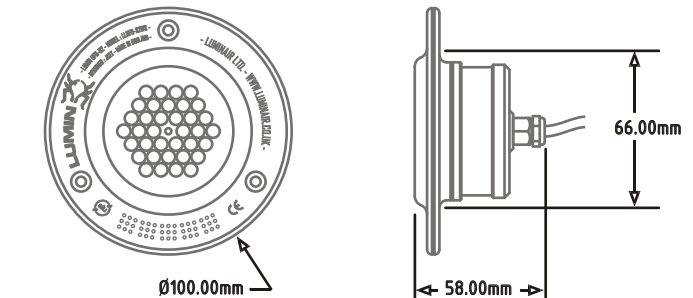

UFO 36.

Unique, engineered lighting :

Versatile, LED based indoor or outdoor light units incorporating the Lumin 36 LED single colour light drive.

LUMIN UFO 36 FEATURES :

- * Versatile range of mounting hardware enables multiple configurations.
- * 'Warm' white, 'cool' white, red, green & blue output 36 LED cluster options.
- * On/off and dimming control.
- * Precision machined and turned, black or silver anodised aluminium, watertight casing.
- * Direct connection or power & dimming control via lumin control panel.
- * Optional LED covers and shades.
- * Low power consumption.
- * Maintenance free 100,000 hour LED runtime.
- * Made in England following stringent environmental policies.

LONG LIFE ENERGY EFFICIENT LED CLUSTER

WATERTIGHT ALUMINIUM CASING

LUMIN UFO 36 ACCESSORIES & DIMENSIONS :

LUMIN UFO 36 SPECIFICATIONS :

OPTICAL :

Illumination Type : 36 x ultra-bright RGB LED cluster. 'Warm' white, 'cool' white, red, green & blue options.
Luminous Ratings : 1000 lux @ 1m. Approx

ELECTRICAL :

Power source : 12VDC, 350mA per unit. Mains power adapters sold separately to suit number of connected units.
Power consumption : 4.2W
Runtime : LED's rated at 100,000 hours.
Control : Direct connection or power & dimming functions controlled via the Lumin control panel. See Lumin Control Panel specification sheet SP.LLC-001-01 for multi-unit connection information.
Switch rating : N/A
Cable : Resistant polyurethane. Length : 5m.

MECHANICAL

Material : 6063-T6 aluminium alloy.
Finish : Aluminum, silver or black anodised to AA25.
Weight : 0.25Kg.
Environment / IP Rating : Wet / submersible IP68.

www.luminair.co.uk

product : lumin ufo 36 specification sheet - SP.LLUFO-001-01.